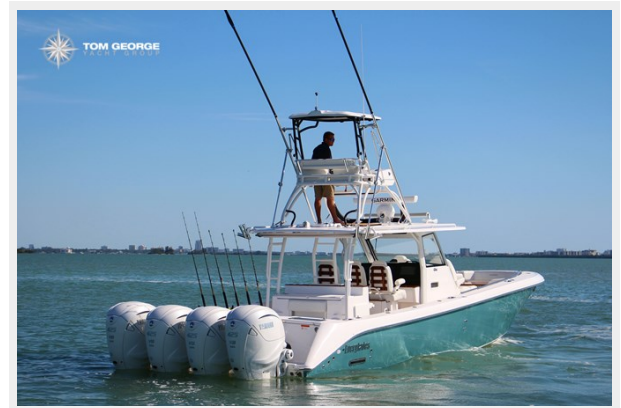

Photo Apr 25, 4 01 58 PM