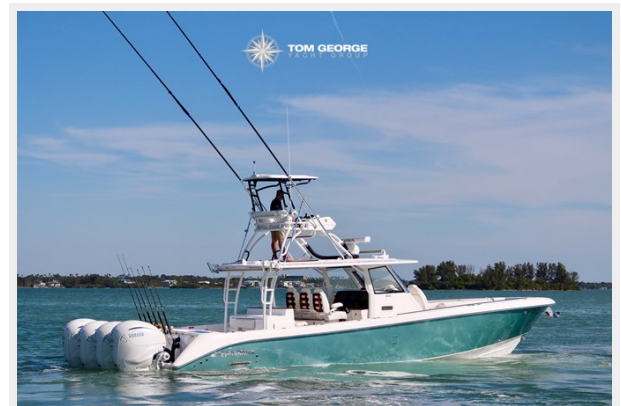

Photo Apr 25, 4 11 46 PM