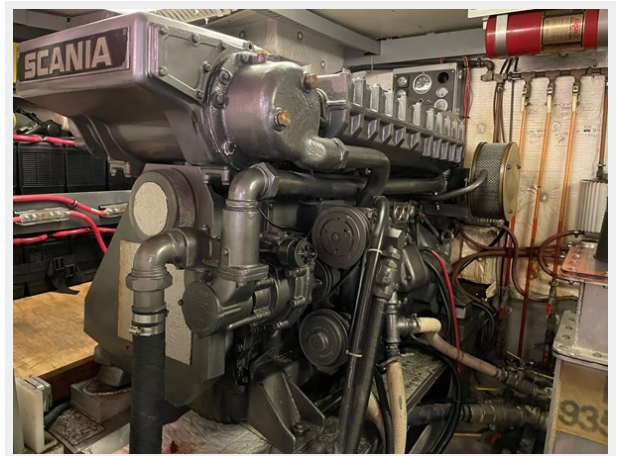

28_1989 65ft Custom La Conner Sky Lounge GOD IS LOVE