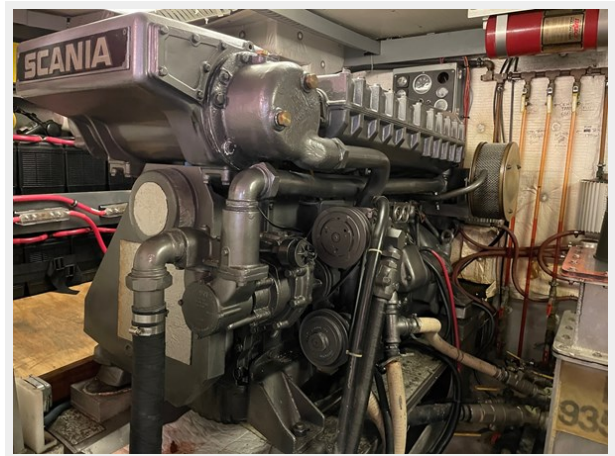

28_1989 65ft Custom La Conner Sky Lounge GOD IS LOVE