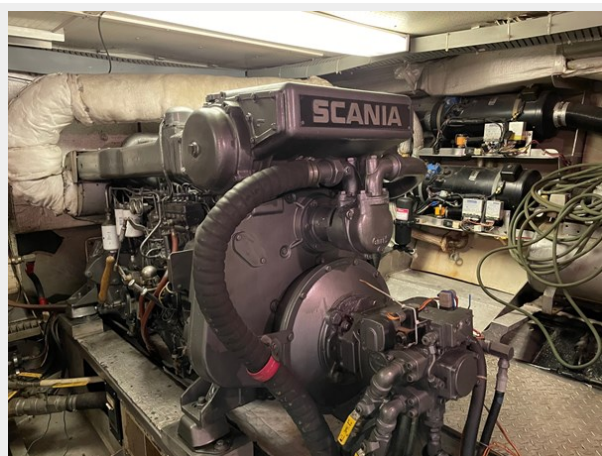

29_1989 65ft Custom La Conner Sky Lounge GOD IS LOVE