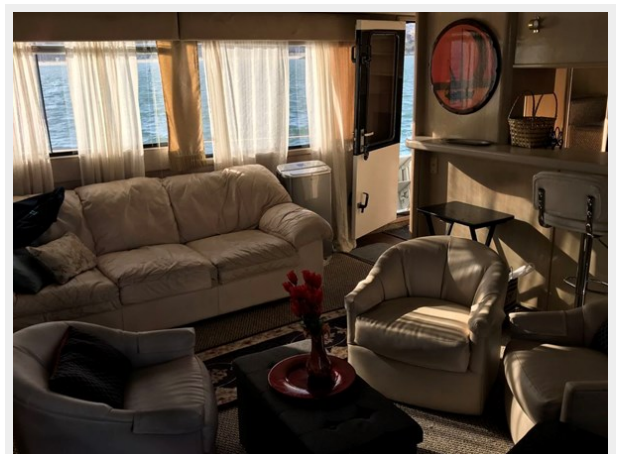

65-1989-Custom-La-Conner-Sky-Lounge-22 65-1989-Custom-La-Conner-Sky-Lounge-19