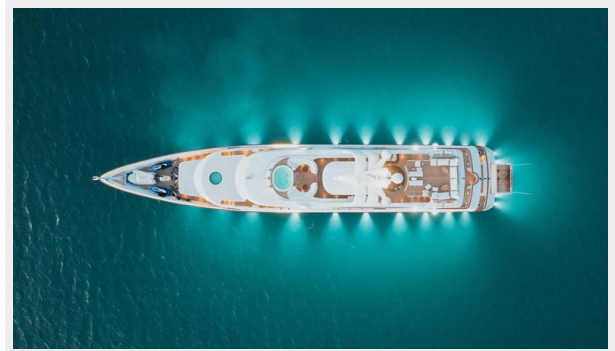

Aerial at Night