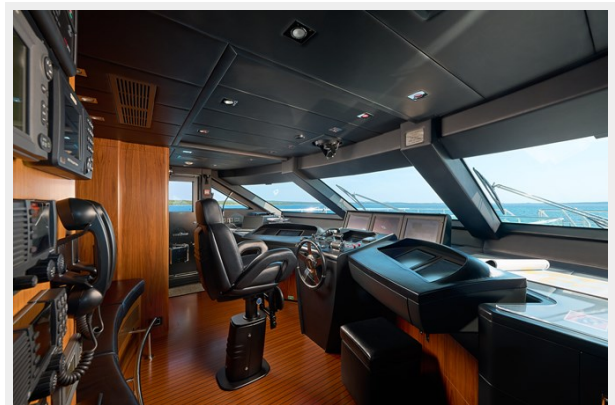

[_N855895 - ivanisevicivan.com](#)