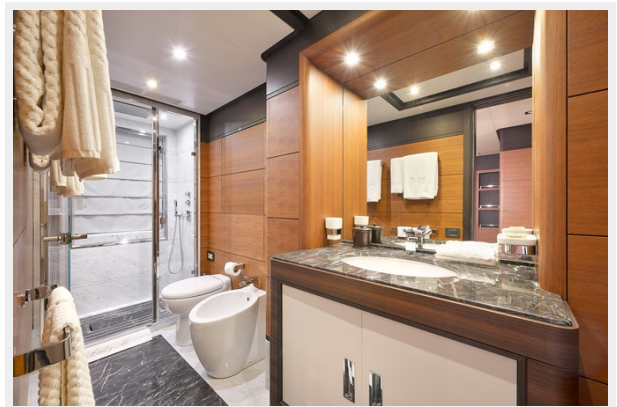

_N856214 - ivanisevicivan.com