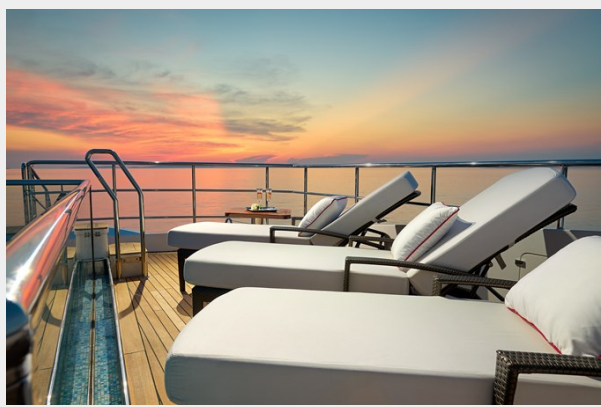

_N856201 - ivanisevicivan.com