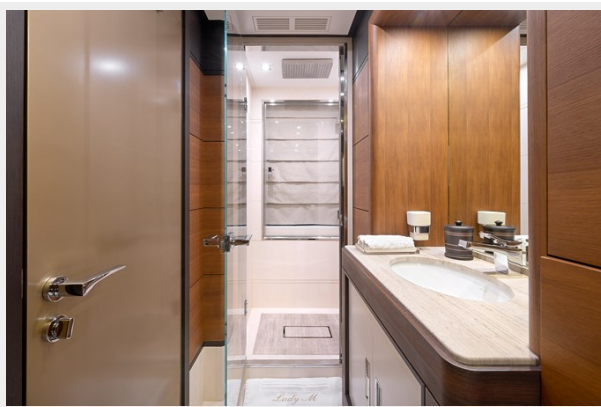

_N856210 - ivanisevicivan.com