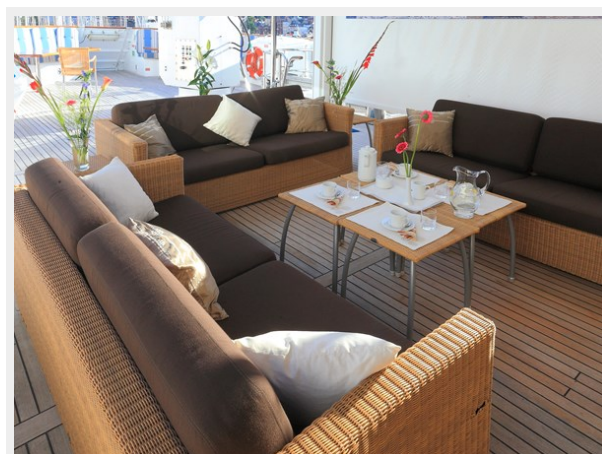

**SANSSOUCI STAR - 53 meter Husumer
Schiffswerft (13)**