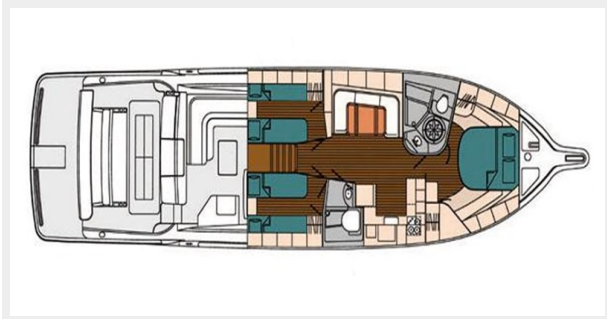

PHOTOS

108443_0_070320091654_4