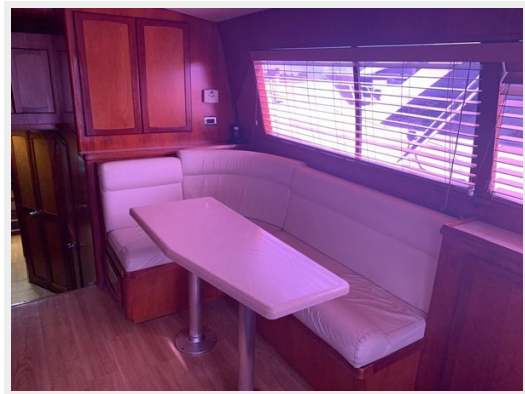

16_7310922_20191216073955221_1_XLARGE 17_7310922_20191216073930664_1_XLARGE