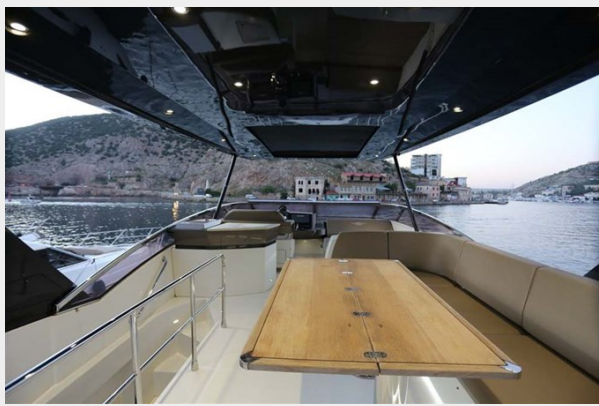

10 Exterior Marquis 630