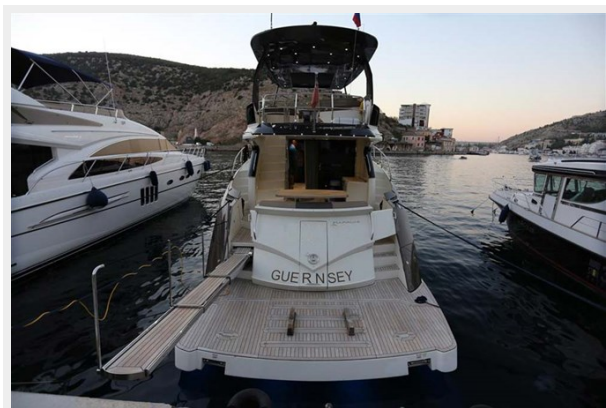

13 Exterior-Marquis 630