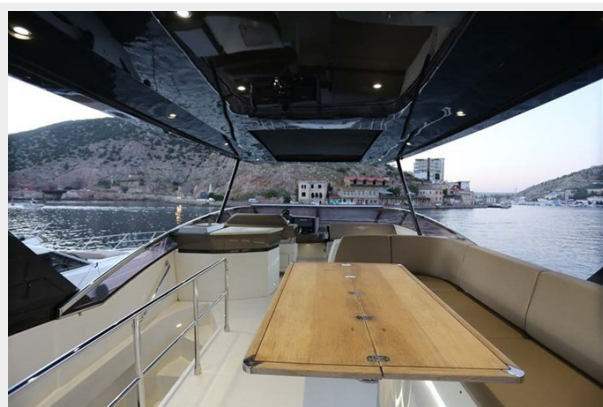

10 Exterior Marquis 630