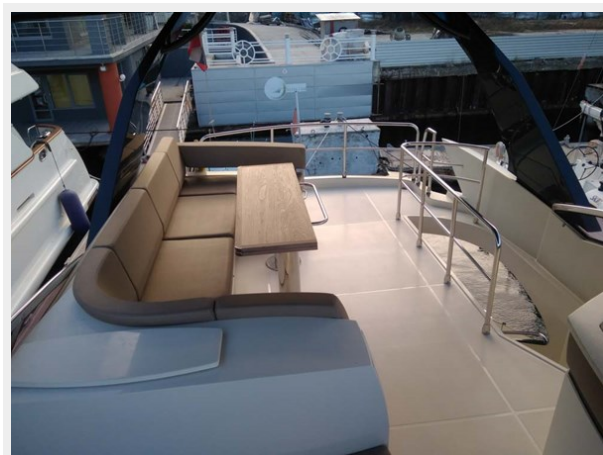

11 Exterior-Marquis 630