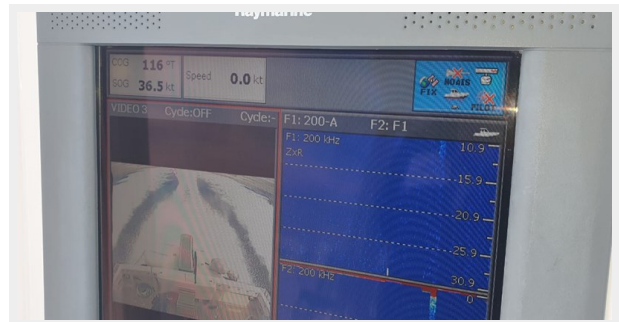

Engine Information

Engines: 2

Manufacturer: MTU

Engine Type: Inboard

Fuel Type: Diesel

PHOTOS

WOT 36.5 Knots After Bottom Job

WOT RPM After Bottom Job