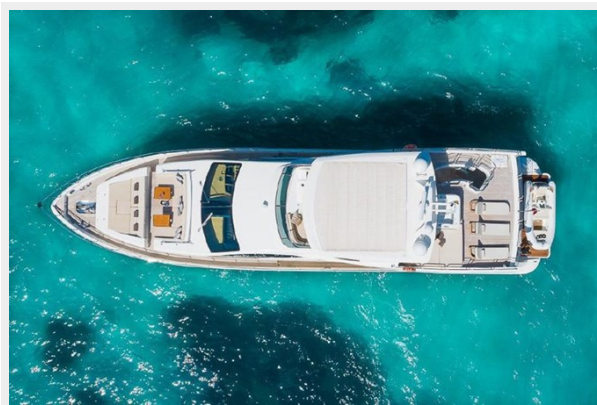

Azimut 88_04