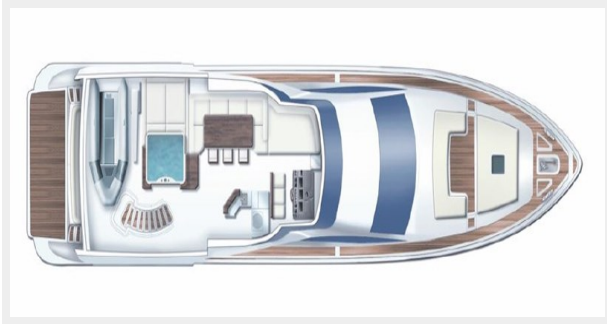

Azimut 88_05