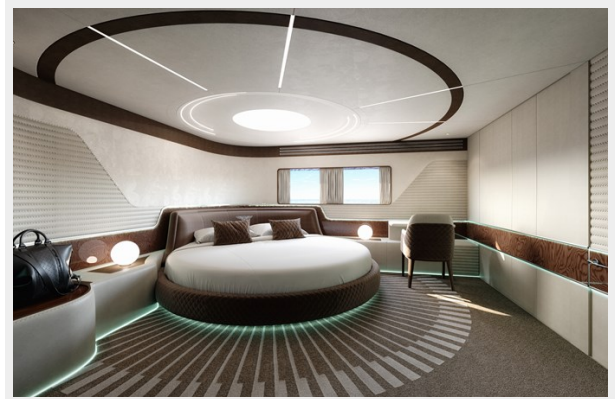

Dynamiq GTM90TF int4