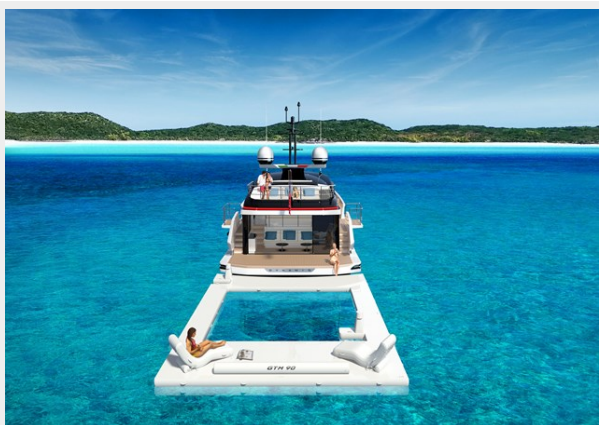

Dynamiq GTM90TF 005