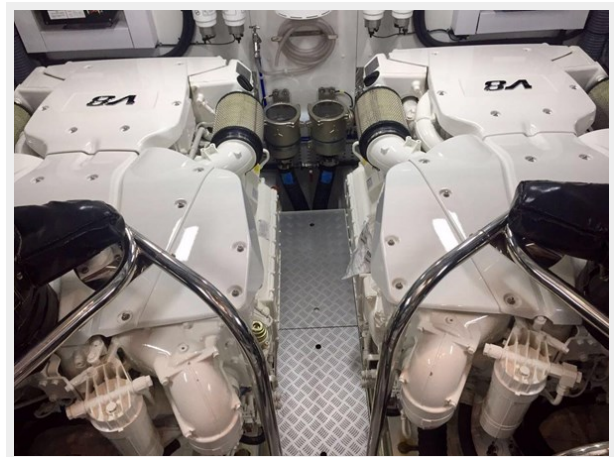

**Princess S60 - World Premiere Edition
(020517)-48**