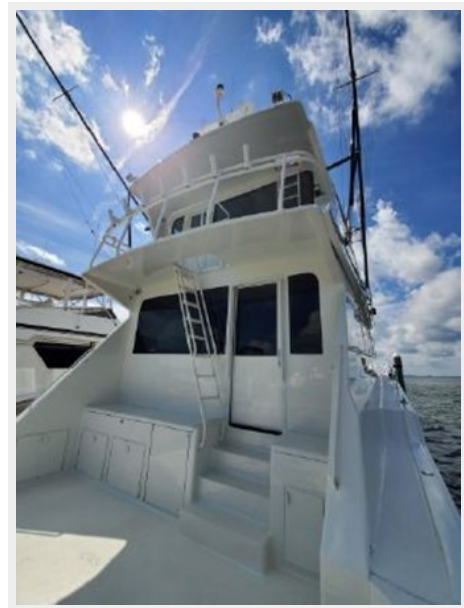

72' VIKING 72 ENCLOSED BRIDGE — VIKING

Builder: VIKING

Year Built: 1997

Model: Cruising Yacht

Price: PRICE ON APPLICATION

Location: United States

LOA: 72' (21.95mm)

Beam: 19.5

Max Draft: 6' (1.83mm)

Our experienced yacht broker, Andrey Shestakov, will help you choose and buy a yacht that best suits your needs 72' Viking 72 Enclosed Bridge — VIKING from our catalogue. Presently, at Shestakov Yacht Sales Inc., we have a wide variety of yachts available on our sale's list. We also work in close contact with all the big yacht manufacturers from all over the world.

20	10
21	10
22	10
23	10
24	11
25	11
26	11
27	11
28	12
29	12
30	12
31	12
32	13
33	13
35	13
34	13
36	14
CONTACTS	15
Contact details	15
Telephones	15
Office hours	15
Address	15

SPECIFICATIONS

Overview

If you're looking for a beast of a fishing boat, with the comfort of a Motor yacht, then this 72 Viking Enclosed Bridge is must see! The boat has had numerous upgrades since it was splashed in 1997, some include: repower with Catepillar C-32 Acerts back in 2008, one completely brand new Phasor Generator, completely new/ updated galley and salon, new carpet on Flybridge, water maker & ice chipper, underwater lights, and updated Electronics to name a few. Perfect boat for cruising the Bahamas with it's air conditioned enclosed bridge or fishing the canyons in comfort. Boat is in Stuart, Fl and is ready for it's next owner, call for a showing!

PHOTOS

2

3

4

5

6

7

9