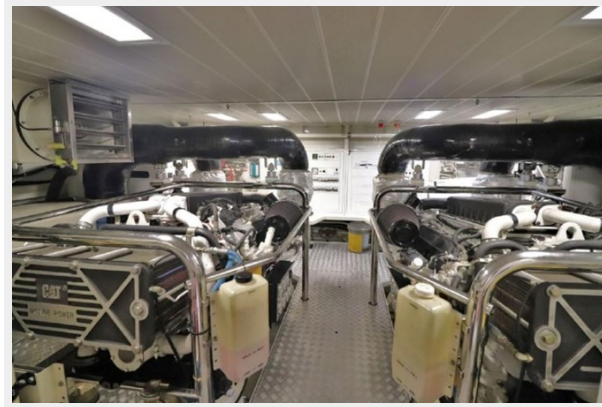

Screen Shot 2020-04-24 at 15.49.31