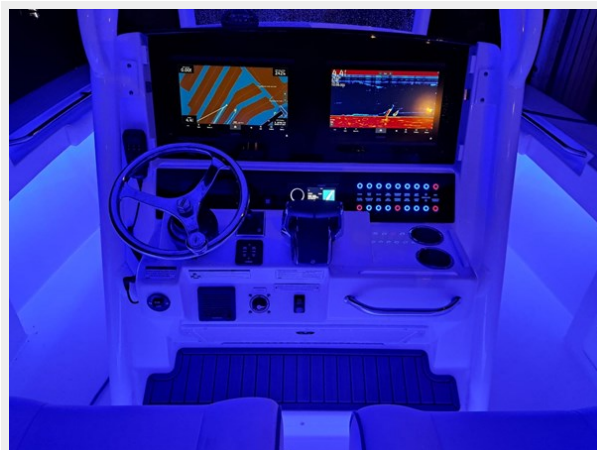

c549b5bb-b512-4441-9e91-6ec21f58ba37