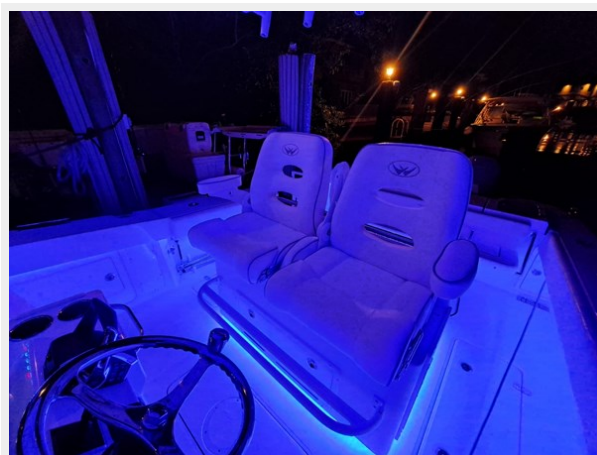

f8b4f3e1-9d02-4155-a8e0-8823a9a15df4