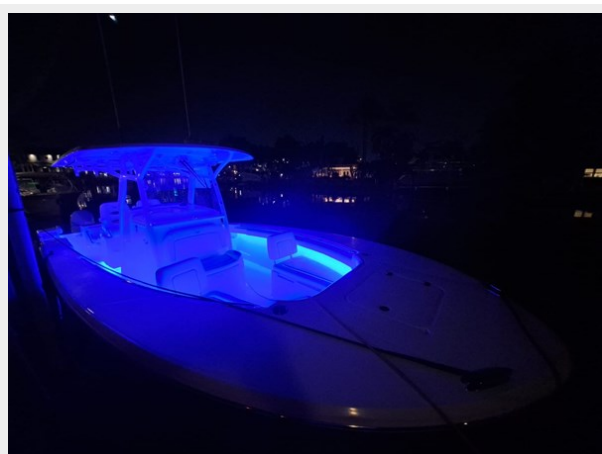

ХАРАКТЕРИСТИКИ

Обзор

30 Southport FE 2024 available now!

Options:

- White Mercury 300 HP
- Bowthruster
- Garmin electronics package (2x8616xsv, Garmin VHF, Garmon AIS,)
- Dive Door
- Forward Table w/ cushion
- Powder coating
- Underwater lights
- Mezzanine rear seating

The Southport 30 FE combines a larger more spacious deck layout with the comfort Southport is known for. The 30 FE offers the best of both worlds by combining a large on-deck feel and offshore capabilities in a mid-sized center console package.

The design increases space on deck and adds modern touches to the layout. The 30 FE offers increased aft and forward cockpit space for fishing and entertaining, with some all new features including insulated transom fishbox (in addition to the classic in-deck fishboxes), newly designed mezzanine seating, rear swim decks, and an even more comfortable console interior.

IMG_2527

3cc68892-fec9-4127-b610-e9449bada83c

7a862d2f-5117-4d07-8d5b-f01b7f5b1005

8d6bf10b-7350-461a-9372-a95e4c6dc73a

9a9d0482-8dfa-4023-9d25-e6930c7a98e6

74f1ed54-94f8-4f81-a02c-efe45b70c6ef

834d4966-1338-4032-88b8-660bc59cd9c2