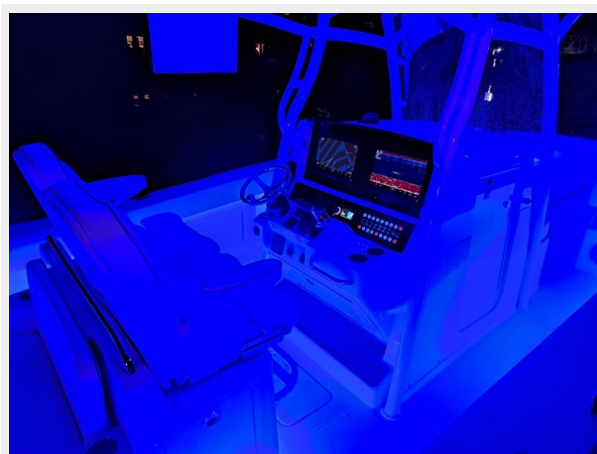

9a9d0482-8dfa-4023-9d25-e6930c7a98e6