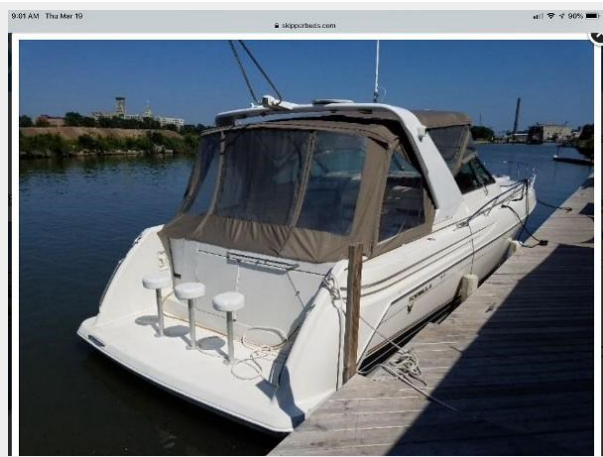

PHOTOS

296099_20200613092708521_0_LARGE