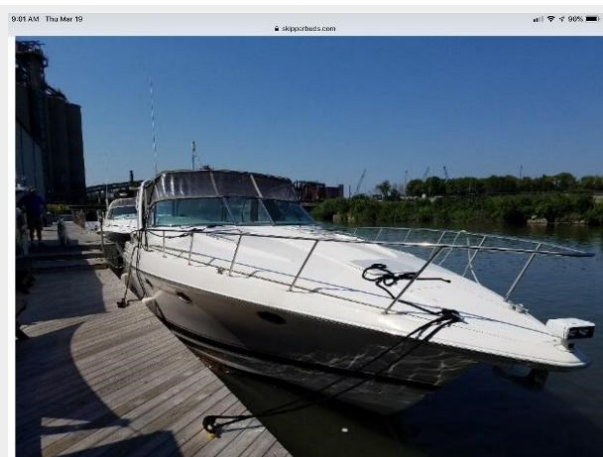

296099_20200613092709359_1_LARGE