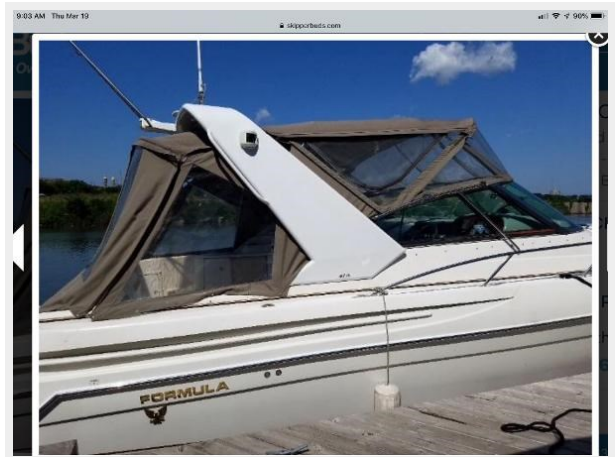

296099_20200613092708583_4_LARGE