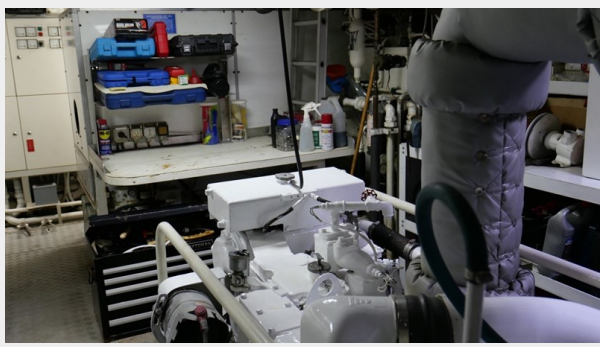

Engine Room