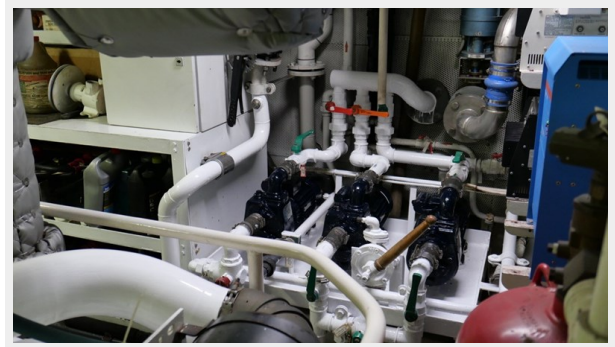

Engine Room 1