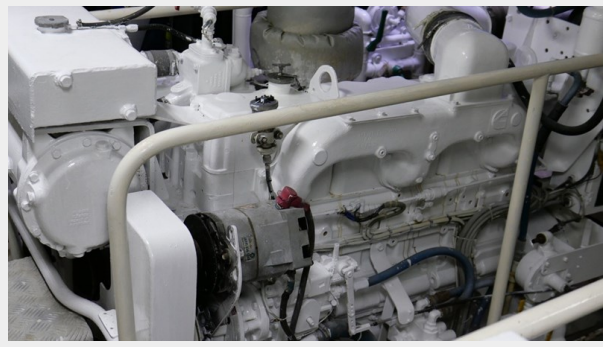

Engine Room 4