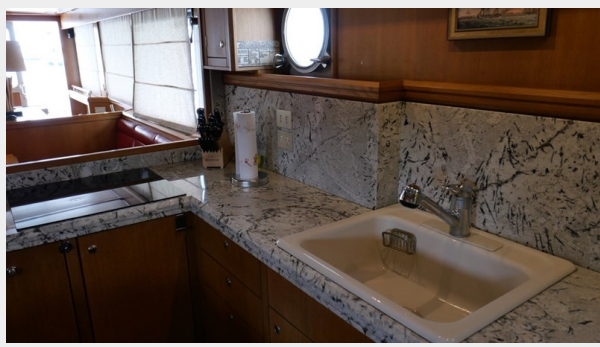

PHOTOS

salon 1