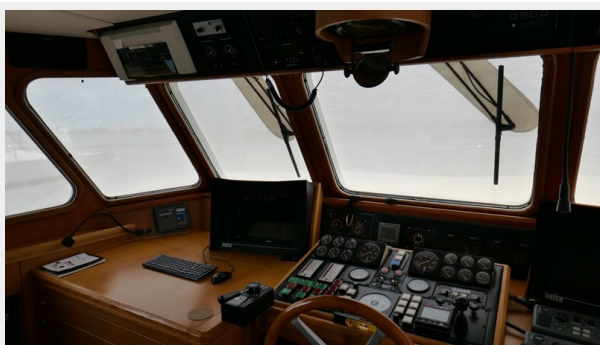

pilothouse 2