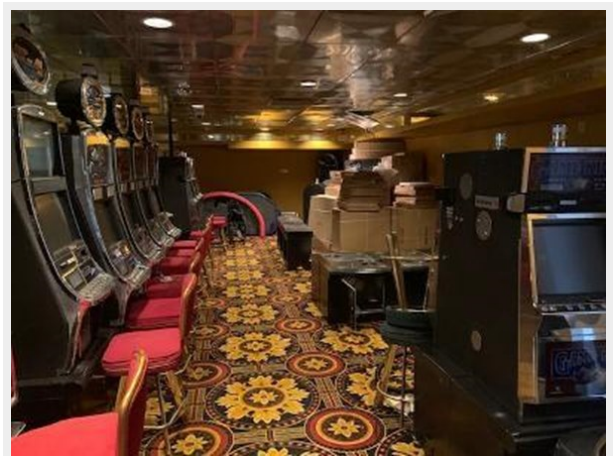

7521409_20200715103024068_1_XLARGE