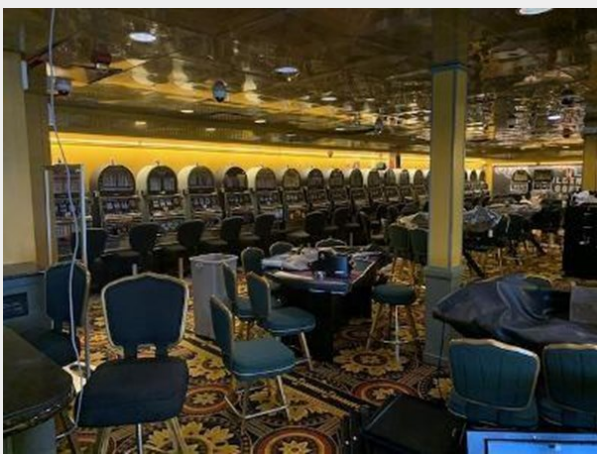

7521409_20200715103030745_1_XLARGE