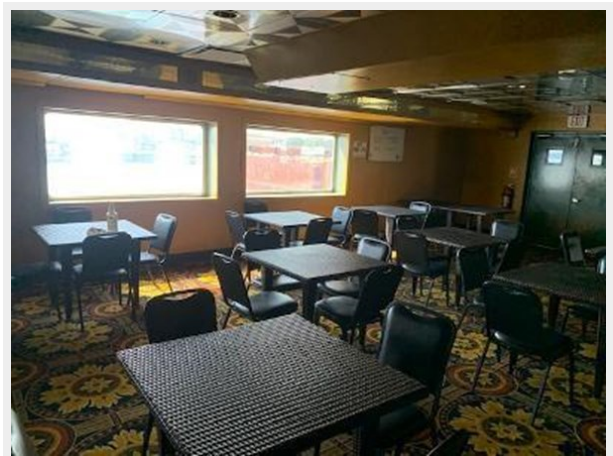

7521409_20200715103035881_1_XLARGE