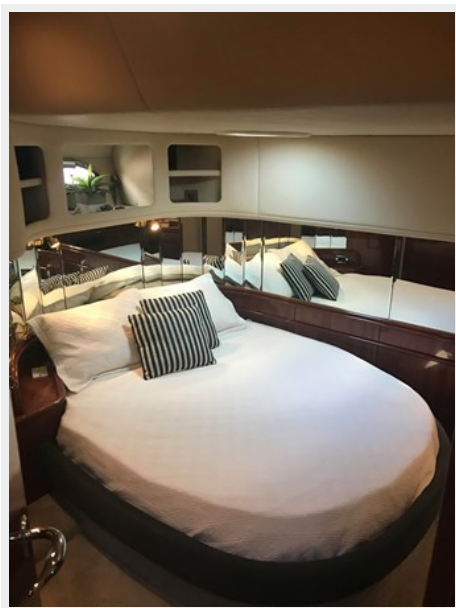

18_2002 55ft Sea Ray 550 Sundancer
FIRST LIGHT_IMG_4292