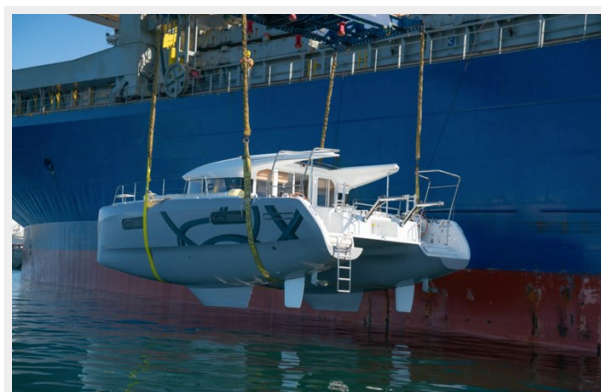

Screen Shot 2020-08-21 at 2.50.39 PM