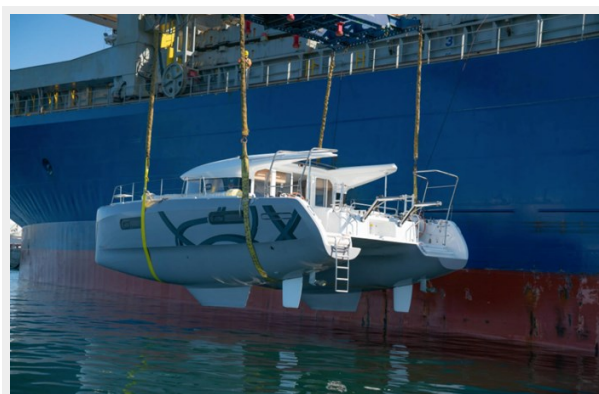

Screen Shot 2020-08-21 at 2.50.39 PM