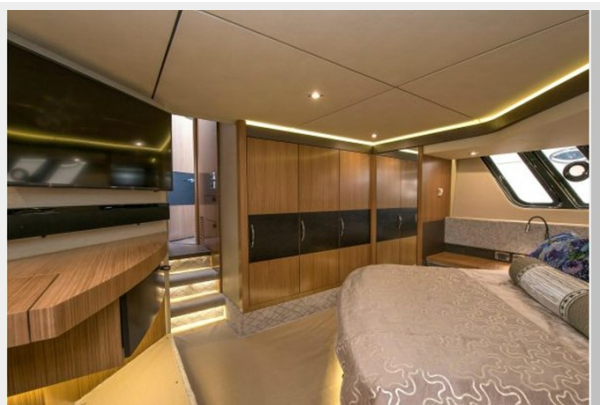

Master Closets