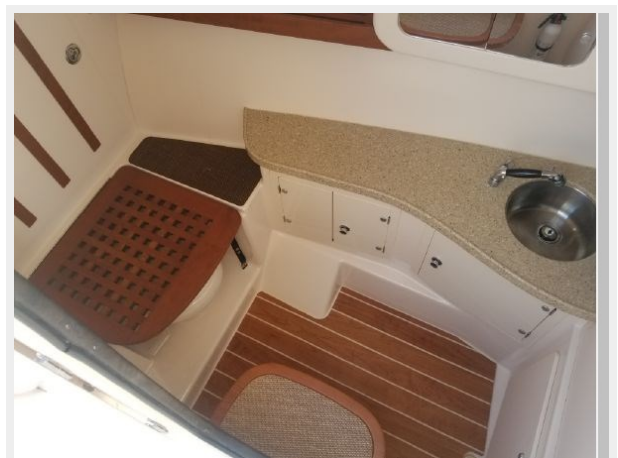

Port berth w/ sliding filler cushion