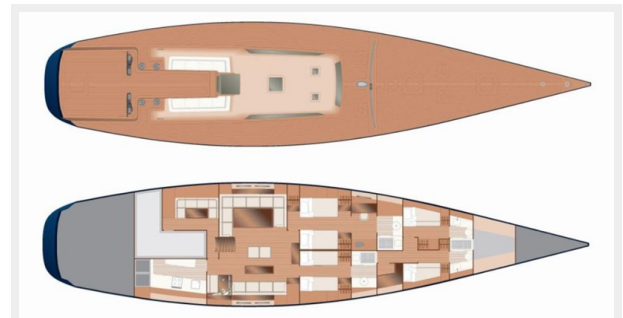

SPEED SAIL INTI CUBE

GA-Inti-Cube

Back N° TWS 8 N° points 6 Save & return

Cruise C-R Regatta Inti944

TWS	v1	a1	v2	a2	v3	a3	v4	a4	v5	a5	v6	a6	v7
4	5.00	47.0	6.00	60.0	6.50	90.0	5.00	120.0	4.00	130.0	3.90	133.0	
6	7.40	44.2	8.25	60.0	9.34	90.0	8.17	120.0	7.27	135.0	6.78	140.2	
8	8.83	42.5	9.95	60.0	11.17	90.0	10.29	120.0	9.42	135.0	8.91	139.9	
10	9.54	41.1	10.79	60.0	12.00	90.0	11.67	120.0	11.12	135.0	10.24	143.3	
12	9.95	40.2	11.72	60.0	12.53	90.0	12.24	120.0	12.11	135.0	11.12	147.3	
14	10.22	39.6	11.93	60.0	13.00	90.0	12.75	120.0	12.94	135.0	11.58	152.2	
16	10.55	38.7	12.11	60.0	13.38	90.0	13.33	120.0	13.84	135.0	12.25	152.8	
20	10.90	39.7	12.53	60.0	13.88	90.0	14.55	120.0	15.24	135.0	14.64	148.4	

22:20 49