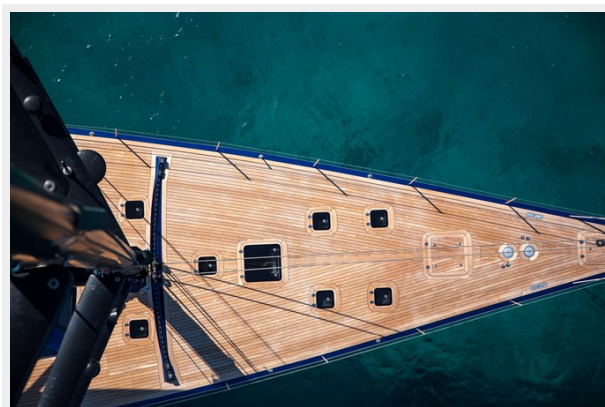

ФОТОГРАФИИ