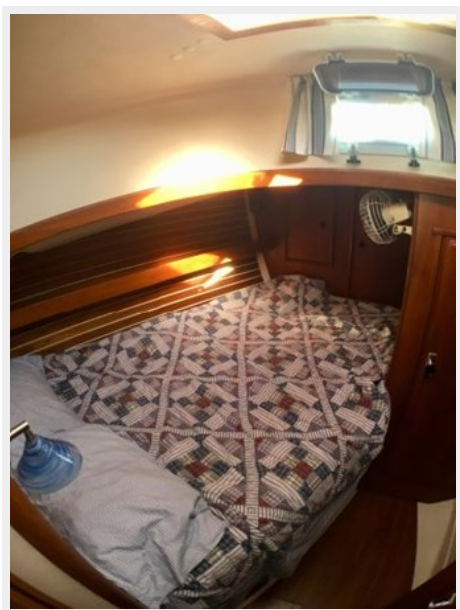

ФОТОГРАФИИ