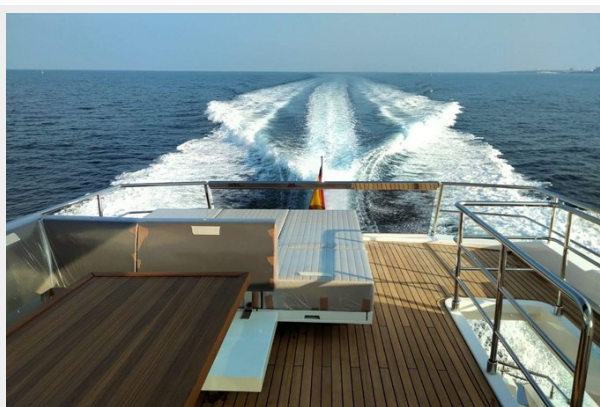

**12_2020 66ft Astondoa 66 Flybridge
SERENITY**