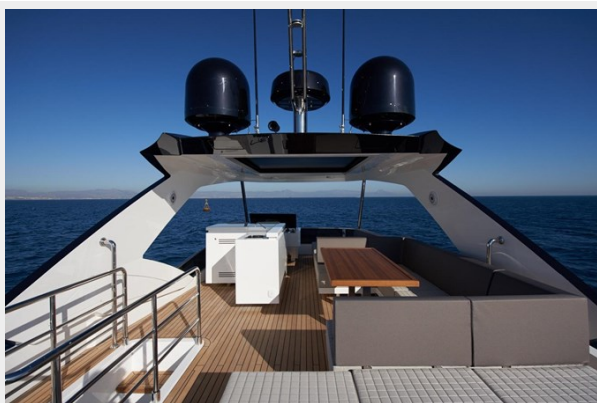

**4_2020 66ft Astondoa 66 Flybridge
SERENITY**