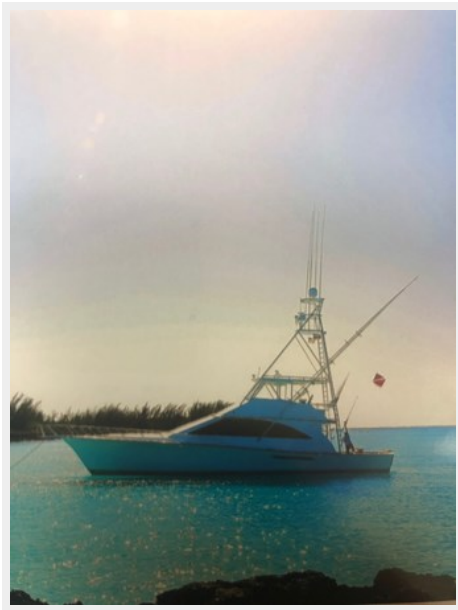

PHOTOS

1_1997 60ft Ocean REEL THERAPY