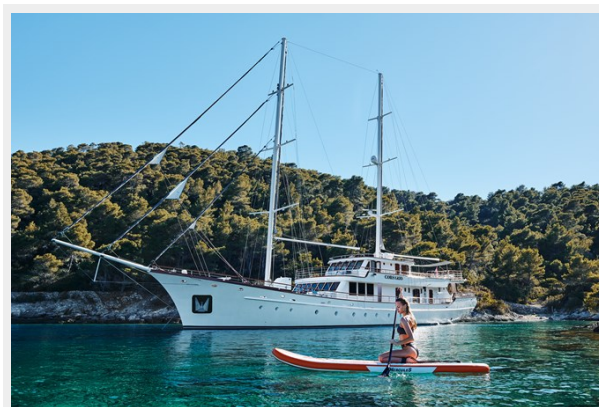

corsario final 001