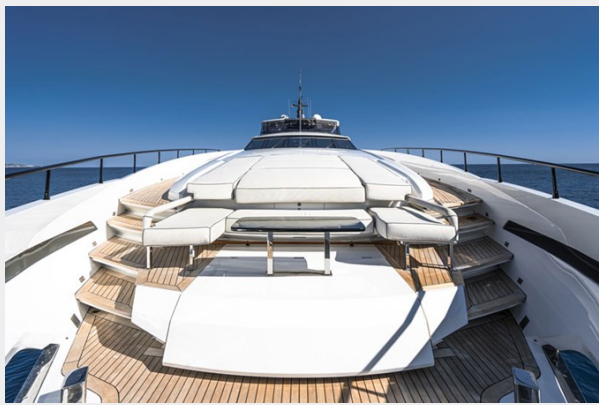

PHOTOS

Peri_37m