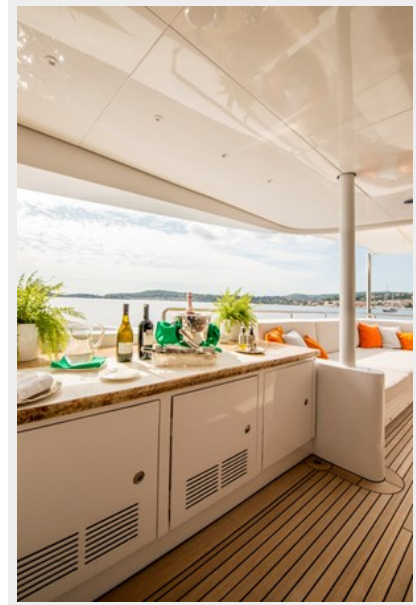

UPPER AFT DECK

UPPER AFT DECK