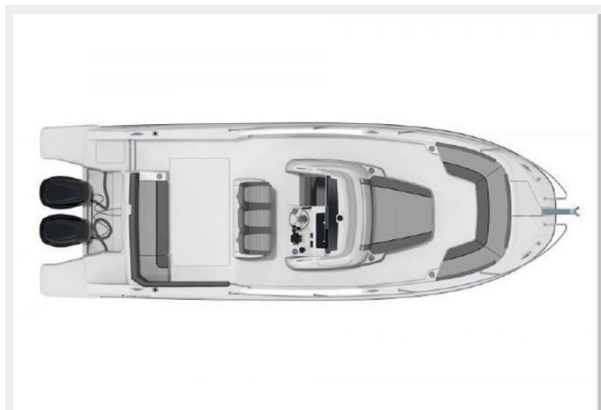

ХАРАКТЕРИСТИКИ

Обзор

New 2019 Leader 9.0 CC Game-Changing Center Console A powerful new model is joining the Jeanneau Leader Outboard Range. Introducing the Leader 9.0 Center Console. Launched in March 2018 in Europe, this 30-footer has now made its way to North America -- being the first Center Console of the Jeanneau Leader Range. Once again, Jeanneau managed to design a powerboat with unique features for the American Market. It is the only 30-foot Center Console with a double berth down below, a separate shower and head compartment, optional air conditioning, and optional generator. Look no further -- this is the center console revolution you've been waiting for. Side decks on one level allow for ease of movement around the deck. To the aft, the swim platforms allow for easy access to the water. A L-shaped seating area around a table has two additional folding bench seats on the port side creates a large seating area for entertaining. By day, the table can be transformed into a large sundeck. The optional outside galley is fully equipped with a fridge, stove, sink and storage compartments. The helm station has sleek seating for three and is shaded with a hardtop. Moving to the forward lounge. A U-shaped couch can be completed with an optional table and converted into a vast sundeck. Whether you're cruising for a weekend away or enjoying a sunset cruise with friends -- the Leader 9.0 CC can accommodate up to 11 onboard and is powered by twin 200 Hp (up to 250 Hp for more performance) engines. \$121,130**MSRP base boat without options+ base engine power option. For pricing, availability and product information, please contact your Jeanneau dealer.

4

5

6

7

8

9

10

11