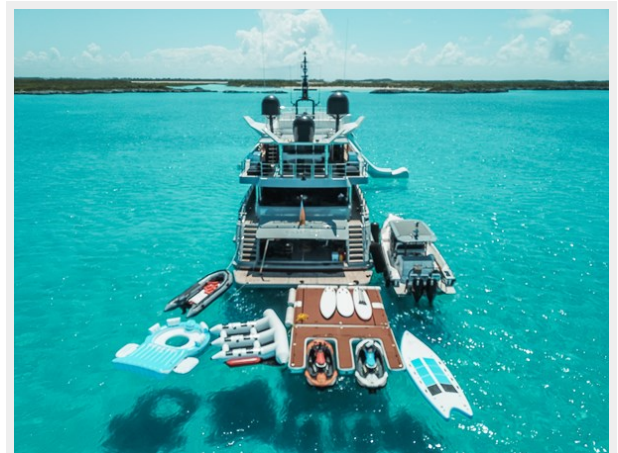

5_1996 128ft Oceanfast OCULUS