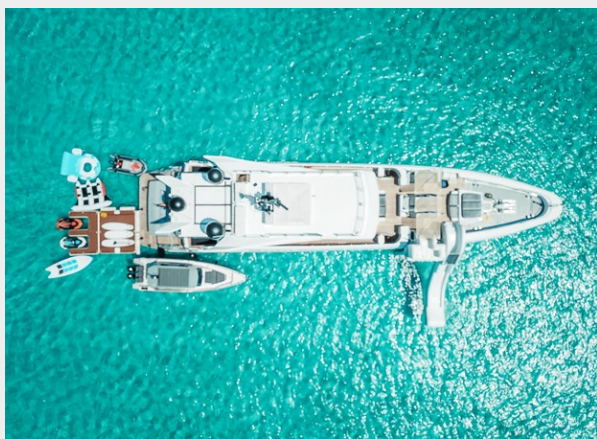

4_1996 128ft Oceanfast OCULUS