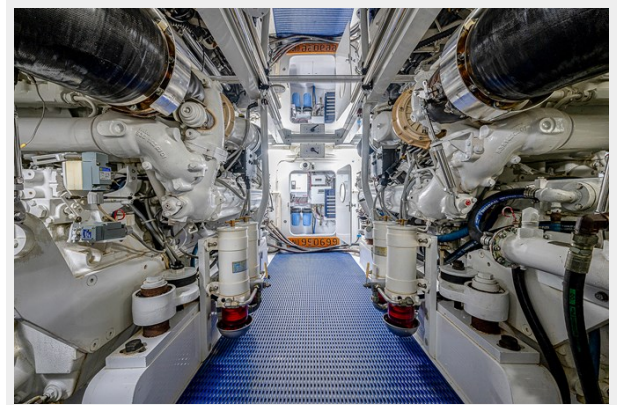

1993 Merritt 65 ANN MARIE Sportfish

1993 Merritt 65 ANN MARIE Sportfish