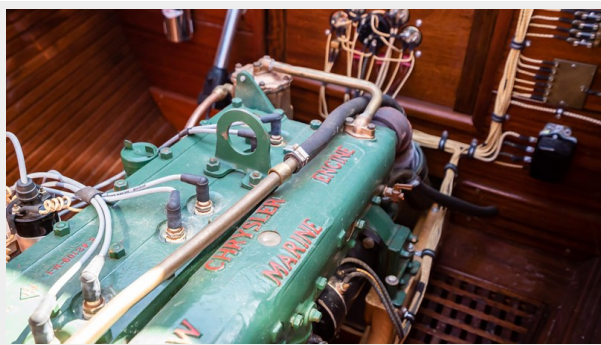

SPECIFICATIONS

Overview

This is an exact replica of a 1929 Ditchburn Launch, built from the original hull stations and patterns that the factory used at that time. It was custom built for the first and only owner of this boat who desired a stable launch with modern power and a mother-in-law seat forward which would accommodate more people for entertaining. Built over a 2 year period, the boat has been well maintained and kept up to a very high standard. It has always been stored indoor and used always in the cold freshwater lakes of the Adirondacks. This boat was reduced in price in April of 2019 and reflects the new asking price.

PHOTOS

38

39

40

41

42

43

44