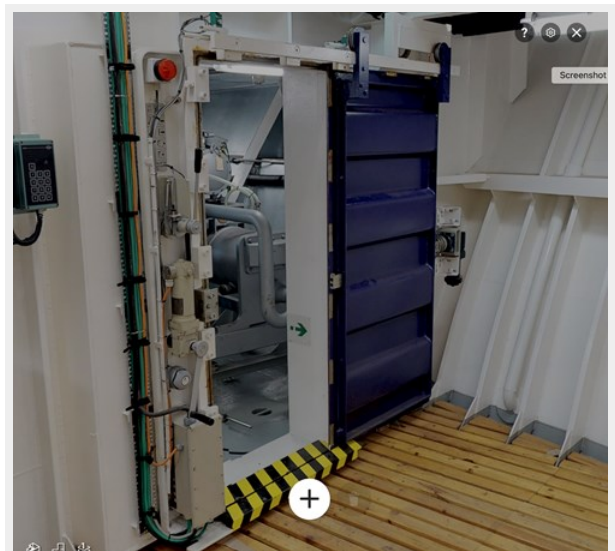

WatertightDoor