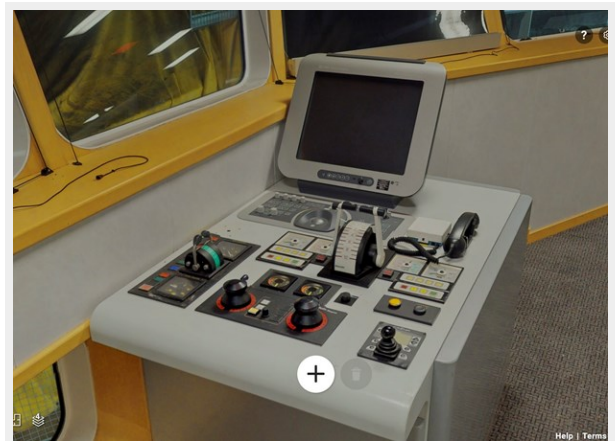

Ocean Xplorer 71 Ice-Class retractable stabilizer

Ocean Xplorer 71 MAN Main Genset

Ship generator set L21/31

diesel medium-speed

wing

Electrical Controls