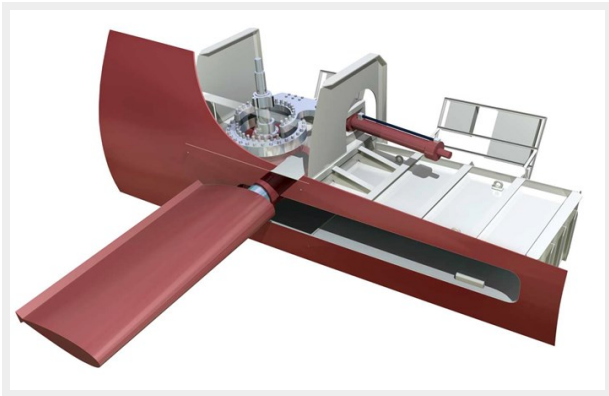

Ocean Xplorer 71 Ice-Class retractable stabilizer