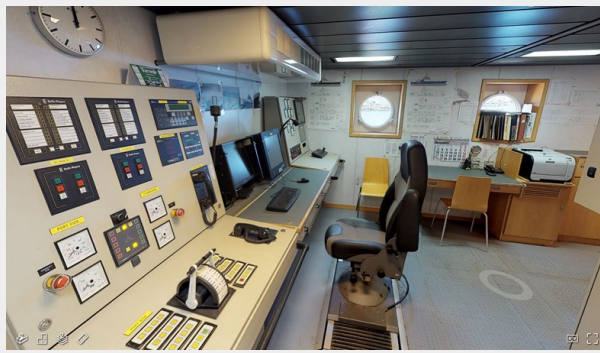

Screen Shot 2021-02-20 at 1.19.58 PM