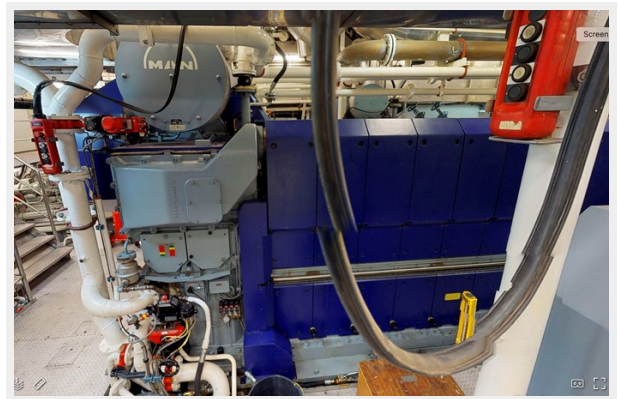

ХАРАКТЕРИСТИКИ

Обзор

This Ocean Xplorer 71 conversion is built upon a new sleek offshore hull with all new machinery, electronics and state-of-the-art systems. The project has huge advantages in that the base-line vessel is an ice-class, hi-speed (19-knot) hull with MAN/Rolls-Royce diesel-electric propulsion, retractable stabilizers and other advanced systems which match, or surpass, any new yacht build. The conversion package will allow a new owner to customize the layout and interior finish to suit his/her tastes and global mission. The vessel can accommodate a host of special adventure equipment for skiing, polar expeditions and under-ice diving ops. The cost of the conversion will be an additional cost for new owner.

engine rm2

engine rm3

engine rm4

engine rm5

MAN Generator

Screen Shot 2021-02-20 at 1.19.58 PM

Screen Shot 2021-02-20 at 1.22.11 PM

WatertightDoor