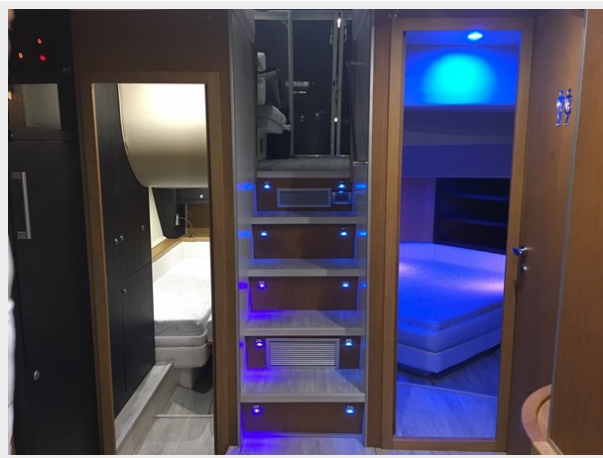

**42_2009 54ft Prinze Yachts Coupe
LETZ GO**