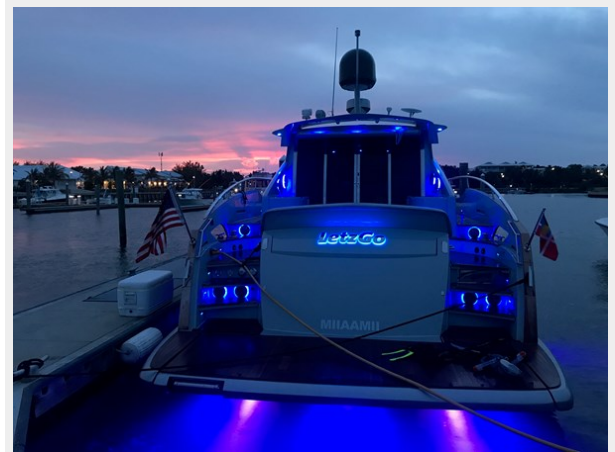

**7_2009 54ft Prinze Yachts Coupe
LETZ GO**