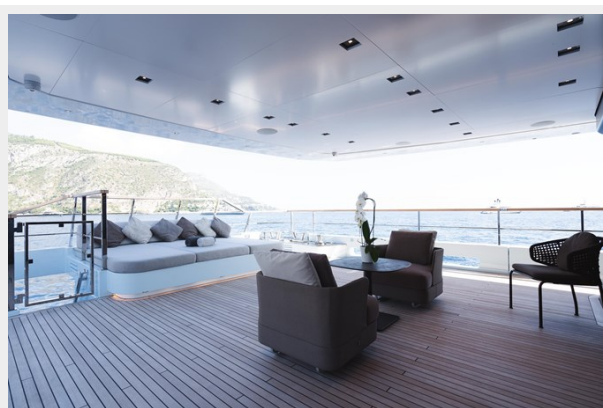

21 SAGE 40m Admiral Aft Deck 2