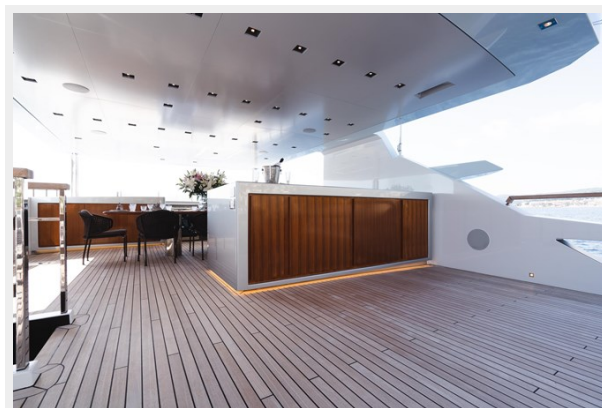

54 SAGE 40m Admiral Running Starboard Bow

DSC07653

DSC07661

DSC07820 copy

DSC07852 copy

DSC07880 copy