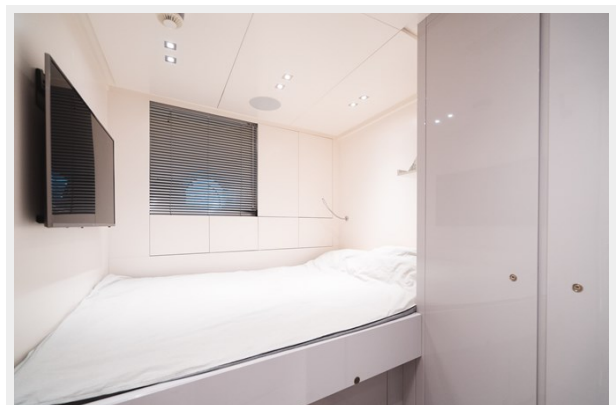

38 SAGE 40m Admiral Captain's Quarter