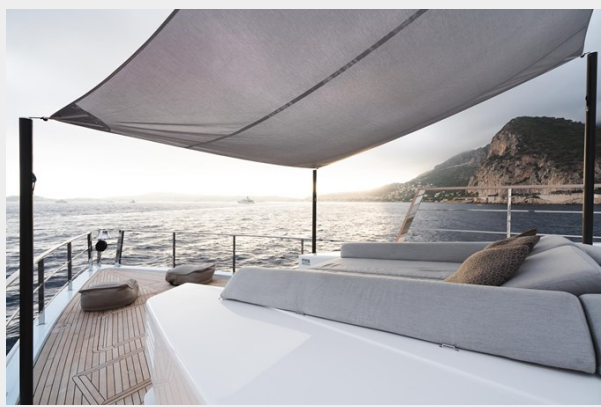

42 SAGE 40m Admiral Bow