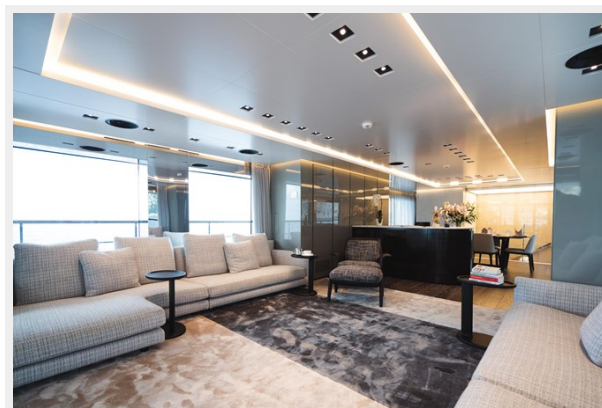

DSC07880 copy