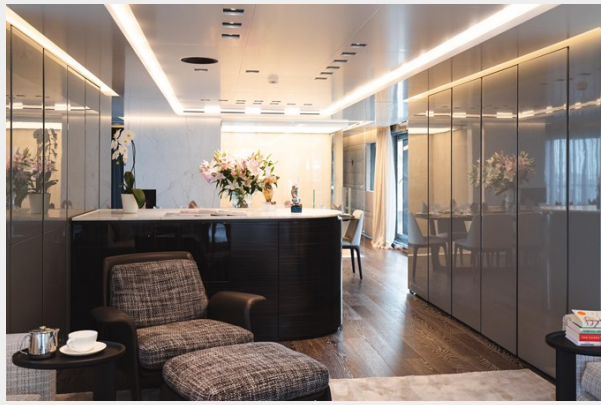

07 SAGE 40m Admiral Main Salon