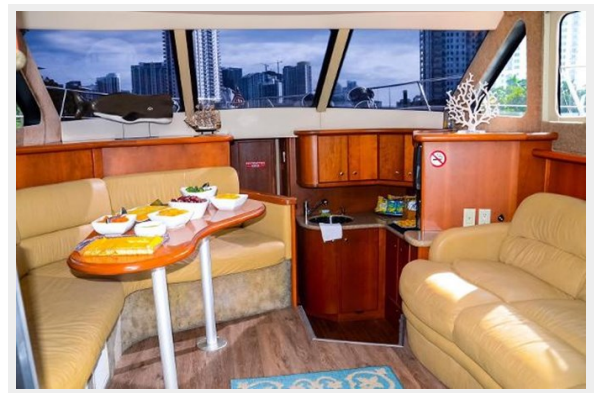

7460138_20200521144914671_1_LARGE 7460138_20200521144905644_1_LARGE