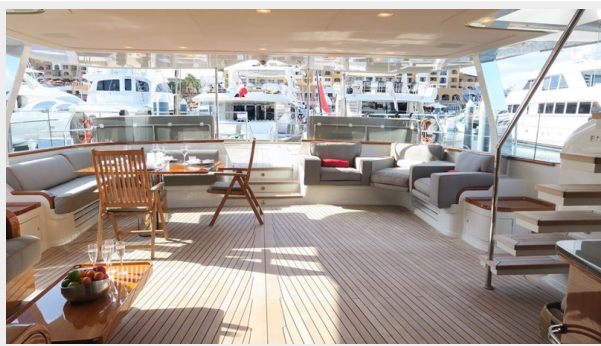

**CLAN VIII E-
Brochure_Page_06_Image_0001**