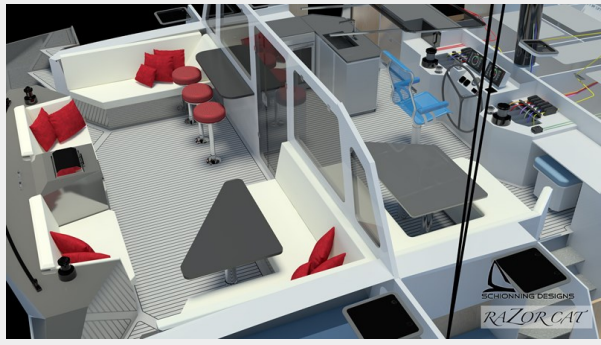

RC52_Ren_13