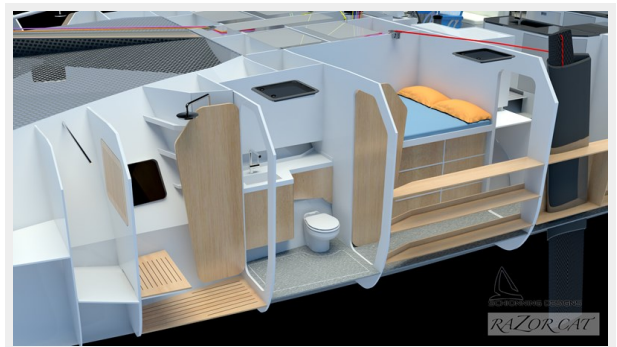

RC52_Ren_10