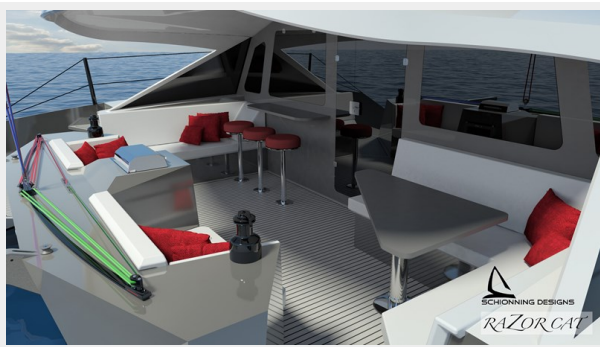

RazorCat1560_Ren_01-06B