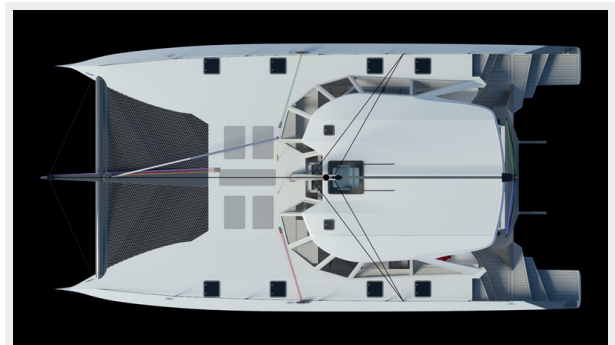

Ren 2019-06_Int_01-22