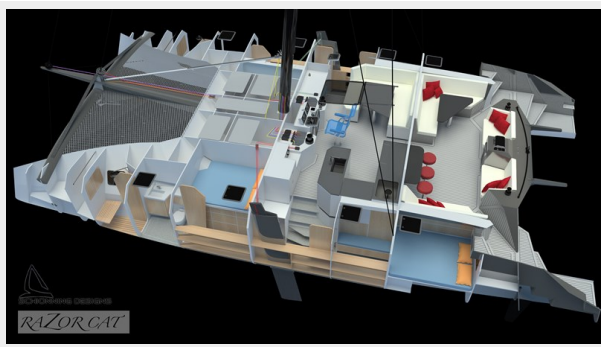

RC52_Ren_06