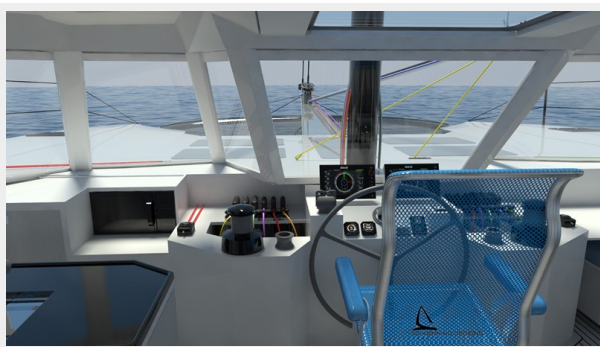

Ren 2019-06_Int_01-25