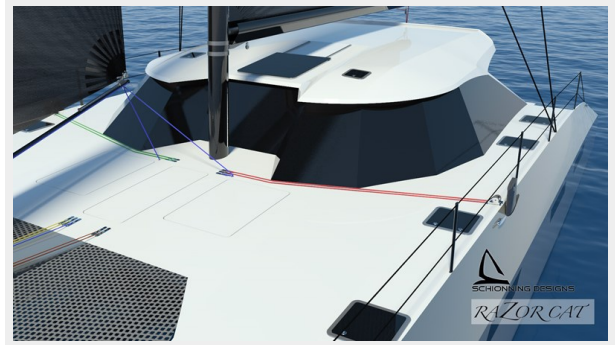

RazorCat1560_Ren_01-09B