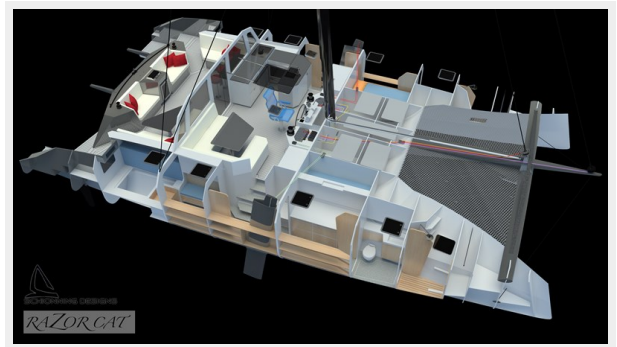

RC52_Ren_07