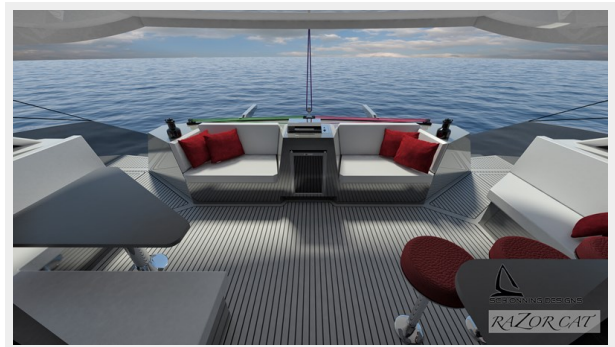

RazorCat1560_Ren_01-07B