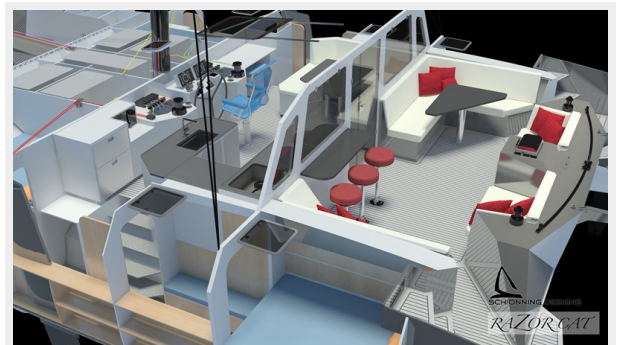

RC52_Ren_12