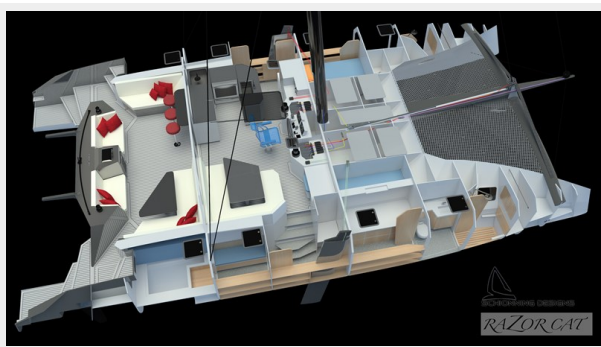

RC52_Ren_08