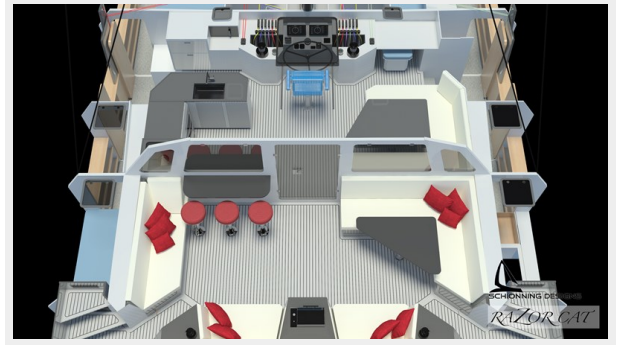

RC52_Ren_14