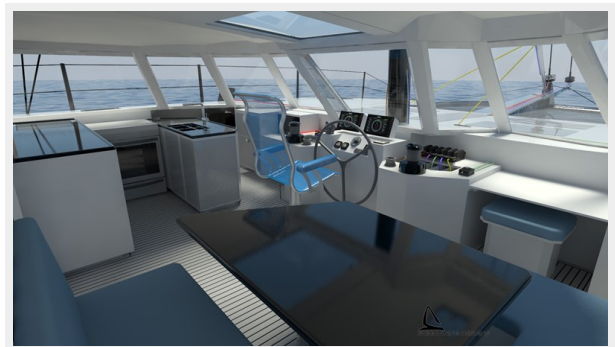

Ren 2019-06_Int_01-24