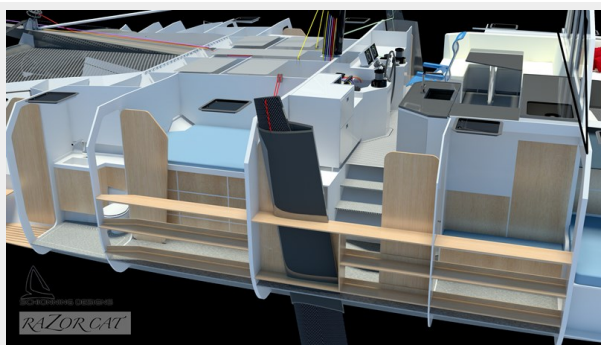

RC52_Ren_11