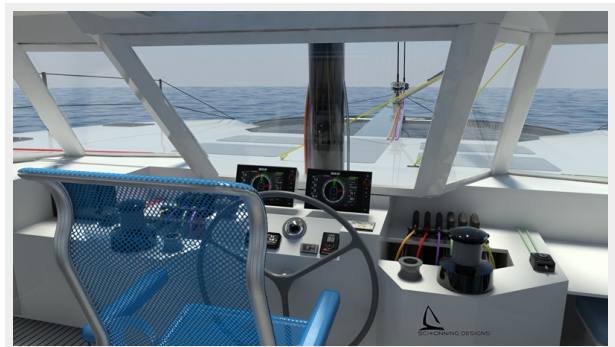

Ren 2019-06_Int_01-26