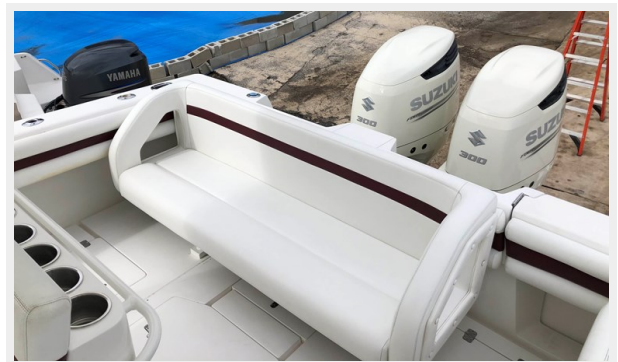

5_2002 34ft Intrepid 348 WA RUSS BUCKET