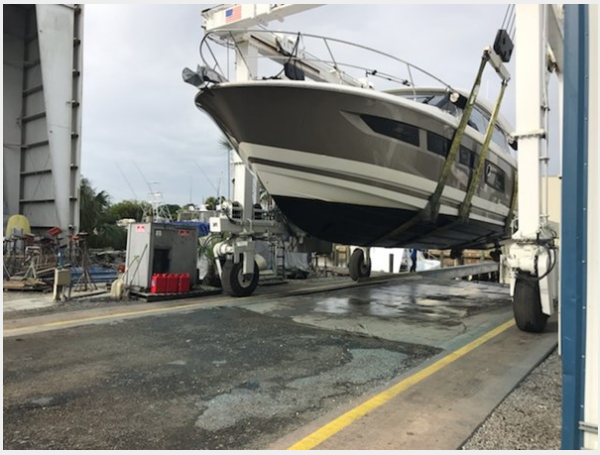

116975221185716738