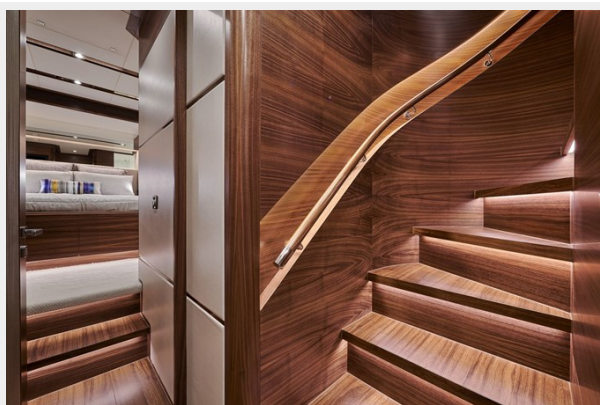

SPECIFICATIONS

Overview

The Horizon E90 is a stylish vessel that combines a performance-oriented hull with a sleek superstructure. Today's E90 features four ensuite staterooms and crew quarters for four within a flexible and multi-functional layout. The spacious main deck offers a large country kitchen forward, while the upper deck offers an enclosed wheelhouse with a dinette, wet bar, Jacuzzi and sunpads aft. Designed with island-living luxury in mind, the Horizon E90 offers the ultimate comfortable cruising experience.

Boat Deck

Boat Deck

Bow Deck

Main Salon

Main Salon

Breakfast Bar

Galley

Galley

Country Kitchen

Guest Stairwell

Master Stateroom

Master Bath

Master Bath

Bow VIP

Port Twin Guest

Skylounge