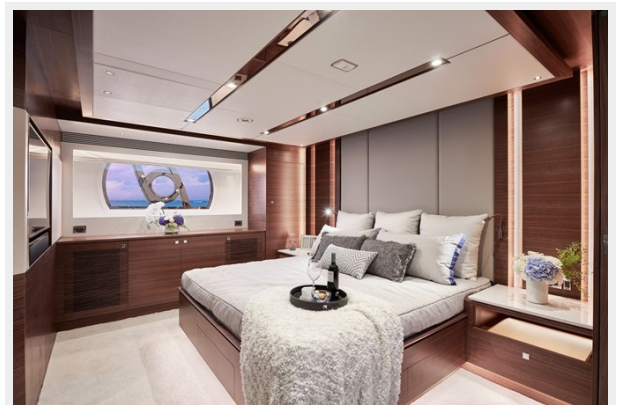

Master Stateroom