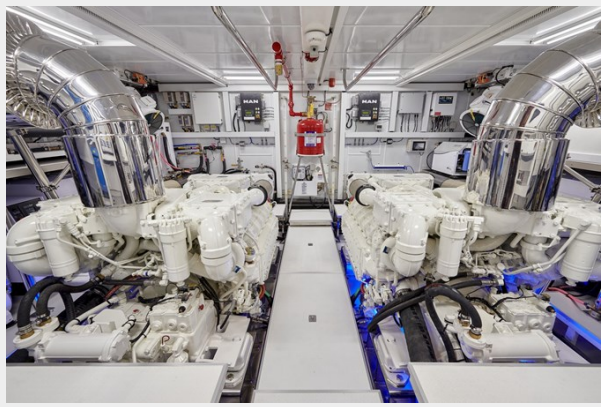

Engine Room