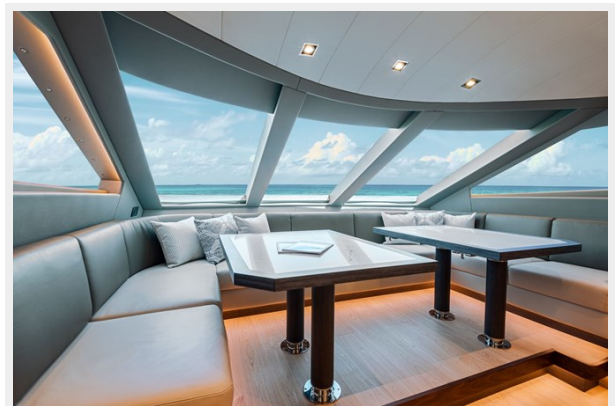

19-E90 Hull 22_Main Deck Forward