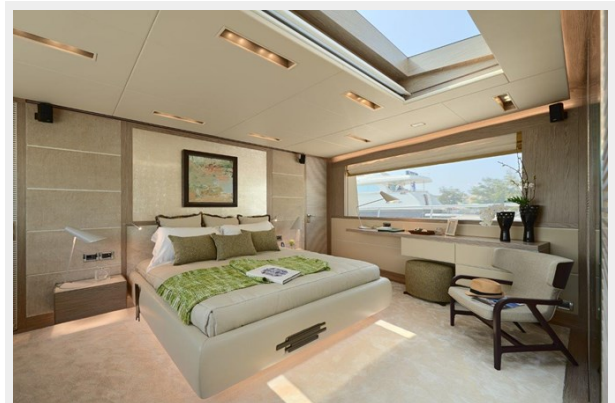

Master Stateroom