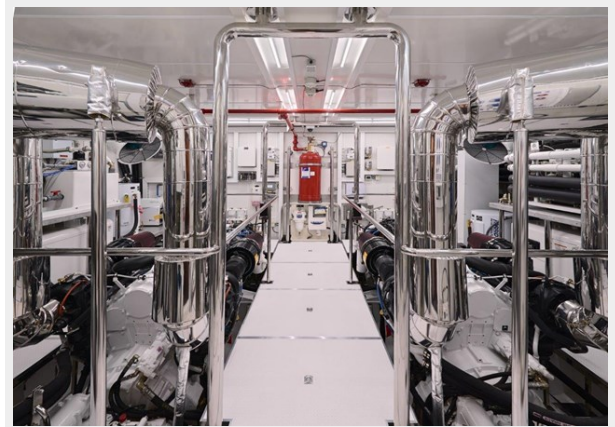

The Horizon RP120 superyacht unites the two most desirable traits in the world of superyachts: luxurious living spaces and extraordinary cruising capabilities. Her sleek exterior profile from designer J.C. Espinosa is built atop Horizon's proven low resistance hull platform, which ensures superior seakeeping and comfort when underway. Thanks to her generous 26 feet 2 inch beam and well-appointed accommodations, the RP120 offers voluminous living spaces and owners can choose an on-deck master or situate all staterooms below deck - the layout options are only restricted by your imagination. With a numerous indoor and outdoor amenities and superior performance, the RP120 will provide an unforgettable yachting experience wherever your cruises may take you.

Port Twin Guest Stateroom

Port Twin Guest Head

Port Twin Guest Stateroom

Crew Mess

Crew Mess

Crew Bunk #1

Captains Cabin

Crew Bunk #2

Crew Head #1

Crew Head #2

Flybridge

Flybridge

Flybridge

Flybridge

Engine Room

Tender Garage