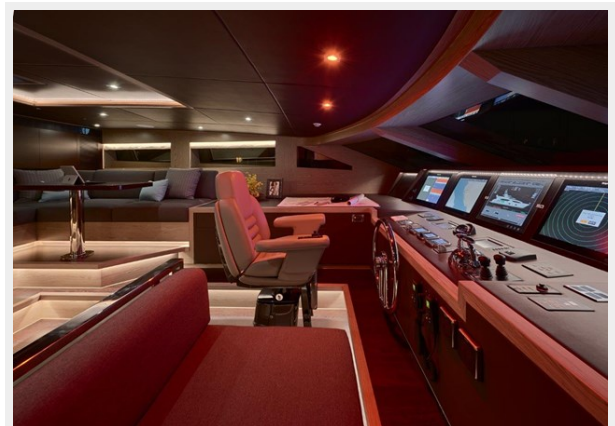

Raised Pilothouse