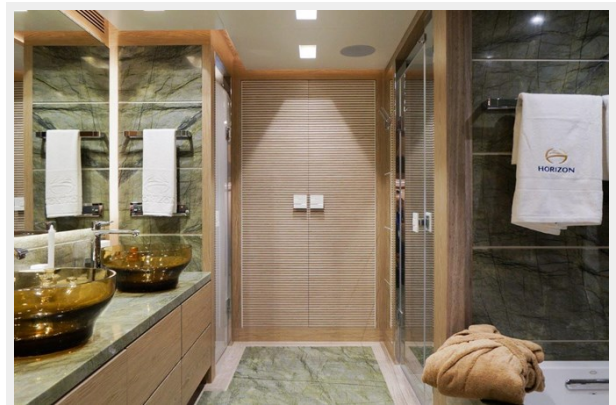

The Horizon RP120 superyacht unites the two most desirable traits in the world of superyachts: luxurious living spaces and extraordinary cruising capabilities. Her sleek exterior profile from designer J.C. Espinosa is built atop Horizon's proven low resistance hull platform, which ensures superior seakeeping and comfort when underway. Thanks to her generous 26 feet 2 inch beam and well-appointed accommodations, the RP120 offers voluminous living spaces and owners can choose an on-deck master or situate all staterooms below deck - the layout options are only restricted by your imagination. With a numerous indoor and outdoor amenities and superior performance, the RP120 will provide an unforgettable yachting experience wherever your cruises may take you.

Master Stateroom

Master Stateroom

Master Head

Master Head

Master Head

Master Head

Master Head

Master Head