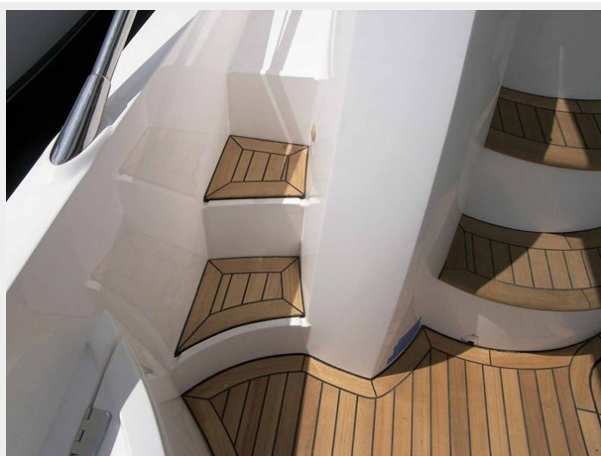

New Teak decking installed June 2021 New Teak decking installed June 2021