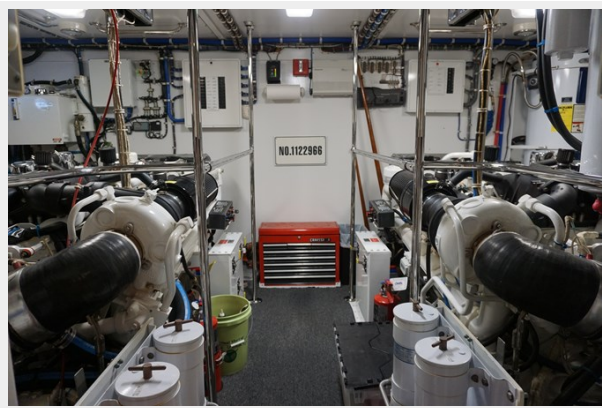

30 Engine Room