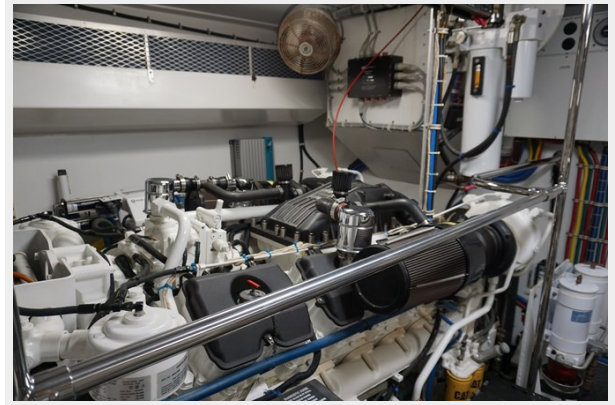

30 Engine Room 5